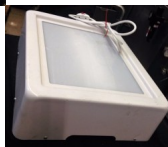

GLO-ICE Small Light Box w/ Bulbs 6010020 5.5

Rating: Not Rated Yet

Price

Sales price \$155.00

[Ask a question about this product](#)

Description

CALL 847-814-7715
SmartBuy Equipment
420 Diens Dr
Wheeling, IL 60090
Open to the public! We accept credit cards!

DESCRIPTION:

Glo-Ice® Illuminated Box is designed to provide elegant soft light from underneath your display. Perfect, unique, item to add a little something special to any display. Create colorful special effects with the blue, yellow and red films (SOLD SEPARATE)

- This light box is sized for use with the SMALL Glo-Ice® Trays (that measure 30" x 30")
- Size of light box itself is 5.5" x 16" x 19"
- Convenient ON/OFF switch
- UL approved
- Two-light fluorescent fixture
- 120V / 60Hz / A.C.
- 0.54 Amps
- 2/15 Watts