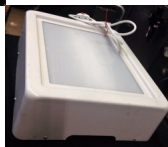

## GLO-ICE Small Light Box w/ Bulbs 6010020 5.5

Rating: Not Rated Yet

**Price**

Sales price \$155.00

[Ask a question about this product](#)

### DESCRIPTION:

Glo-Ice® Illuminated Box is designed to provide elegant soft light from underneath your display. Perfect, unique, item to add a little something special to any display. Create colorful special effects with the blue, yellow and red films (SOLD SEPARATE)

- This light box is sized for use with the SMALL Glo-Ice® Trays (that measure 30" x 30")
- Size of light box itself is 5.5" x 16" x 19"
- Convenient ON/OFF switch
- UL approved
- Two-light fluorescent fixture
- 120V / 60Hz / A.C.
- 0.54 Amps
- 2/15 Watts